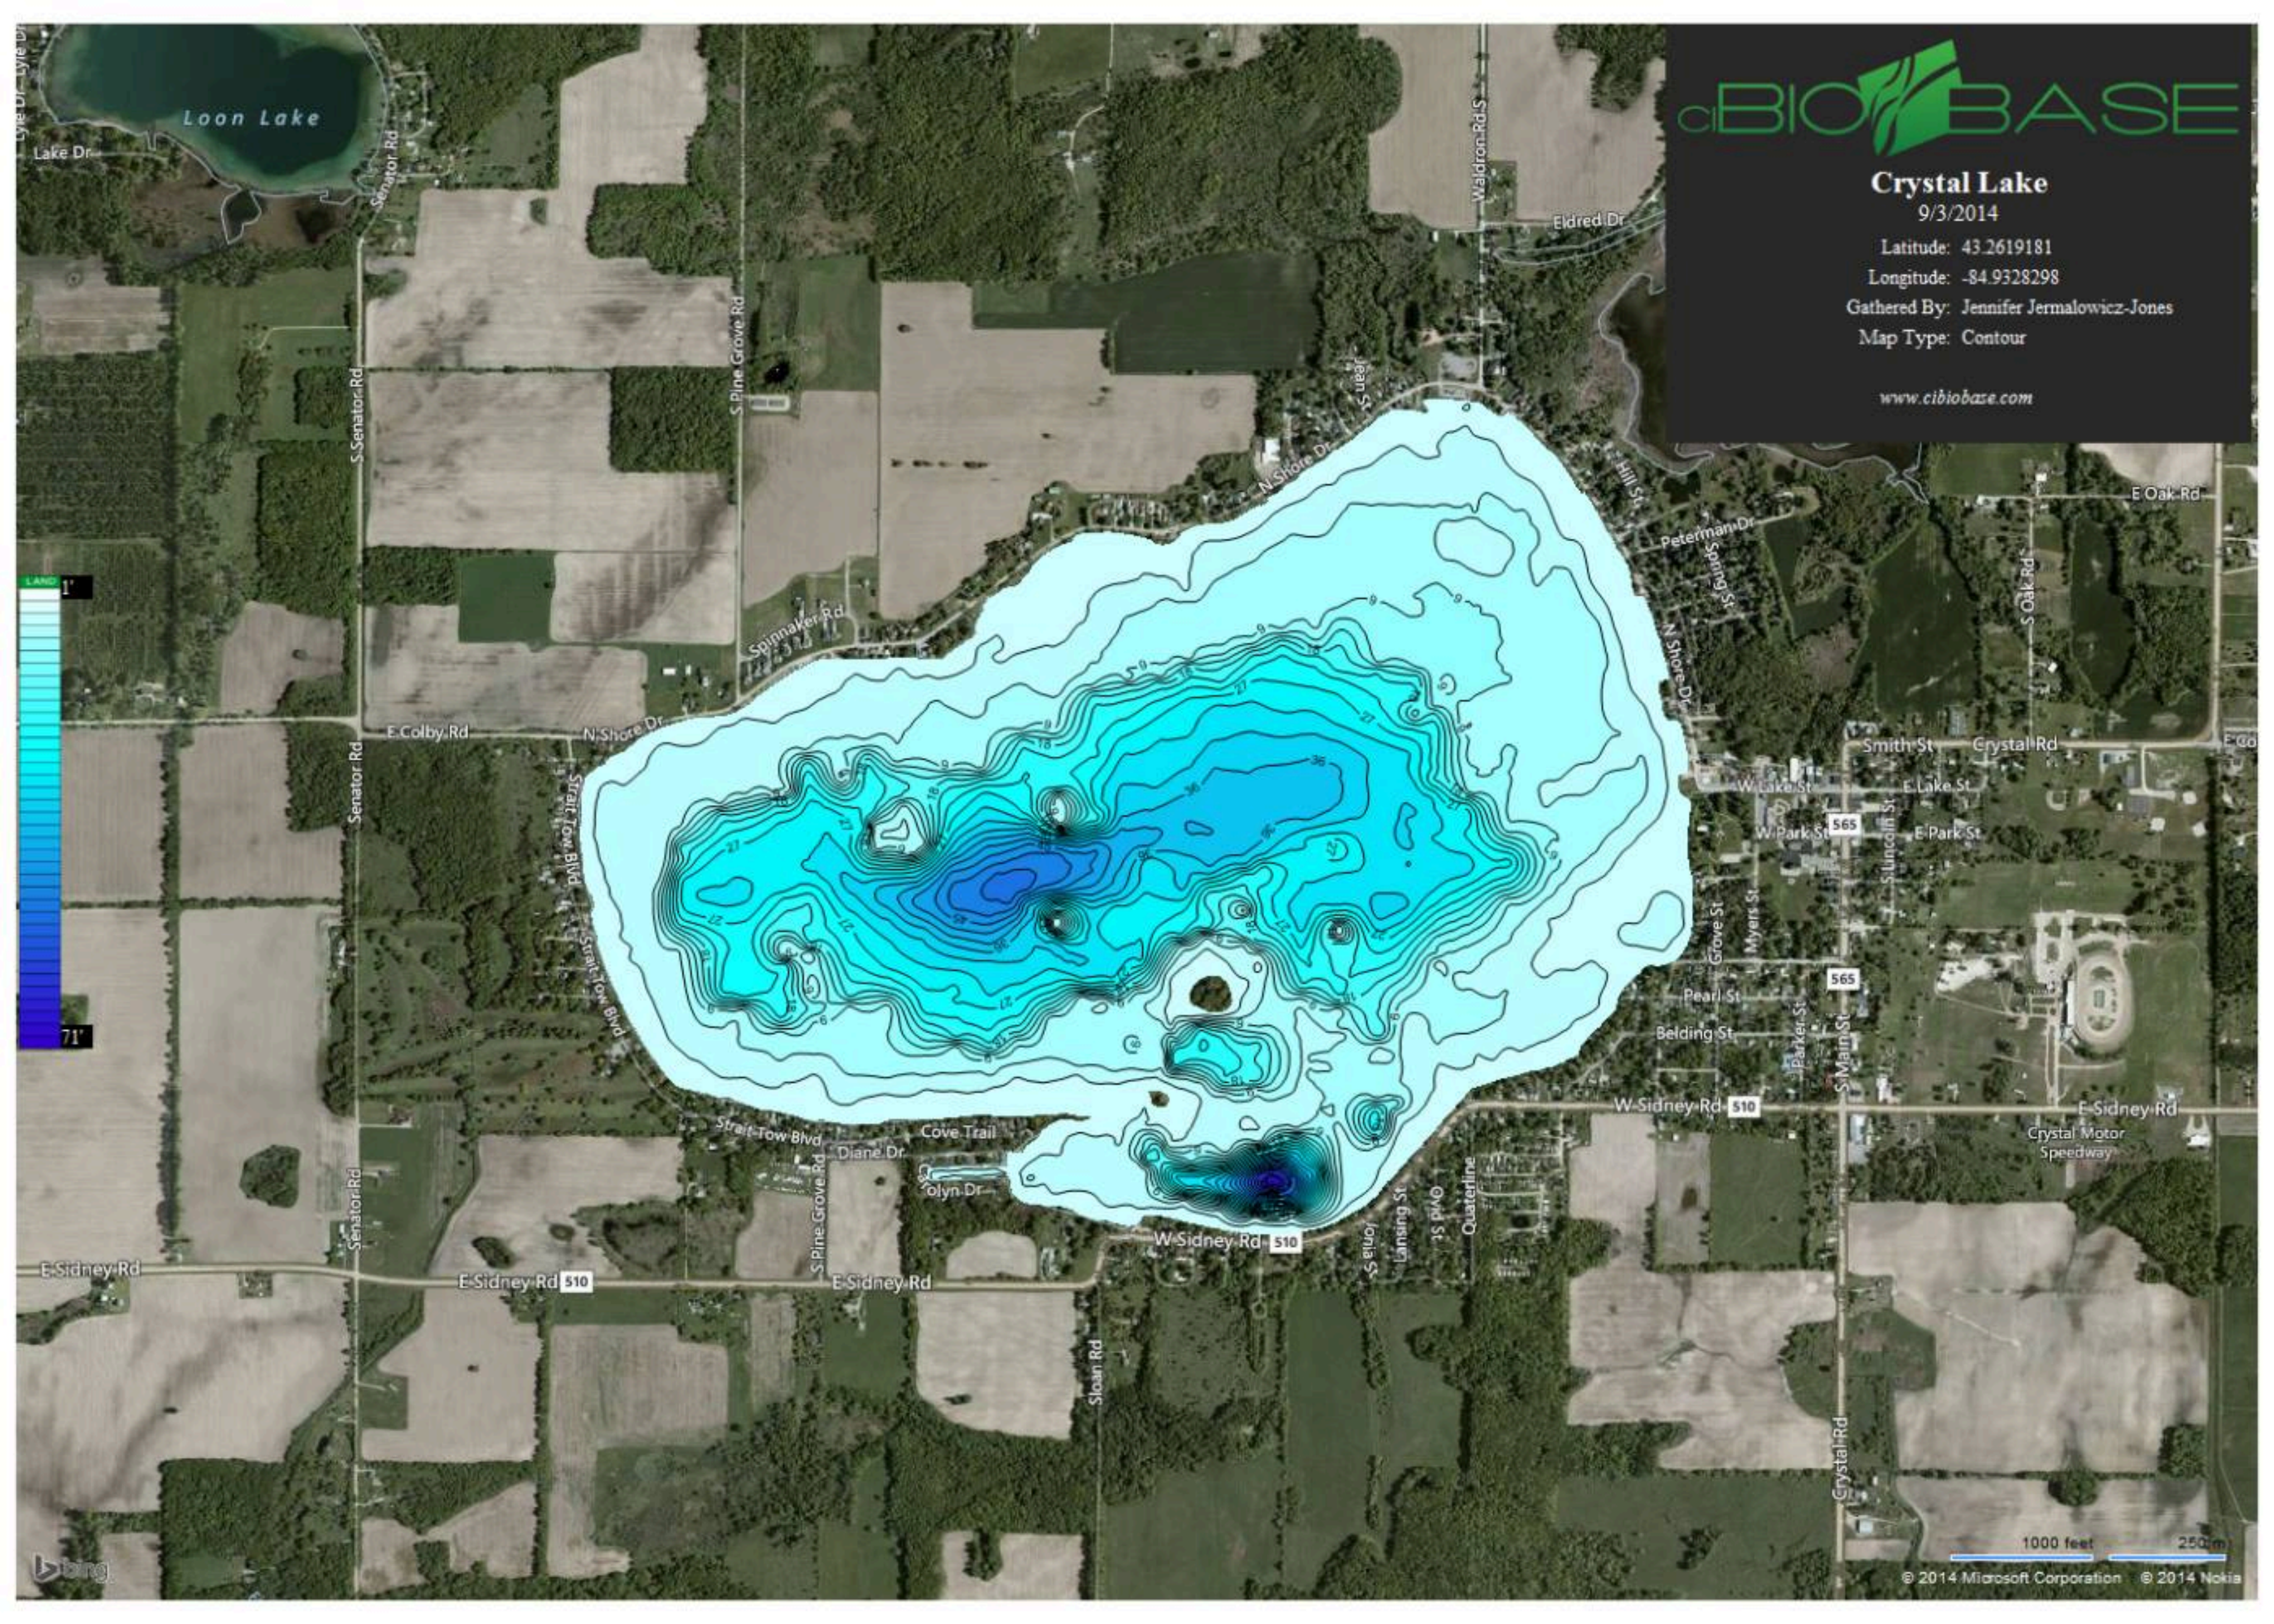

Crystal Lake

9/3/2014

Latitude: 43.2619181

Longitude: -84.9328298

Gathered By: Jennifer Jermalowicz-Jones

Map Type: Contour

www.cibiobase.com

1000 feet 250m